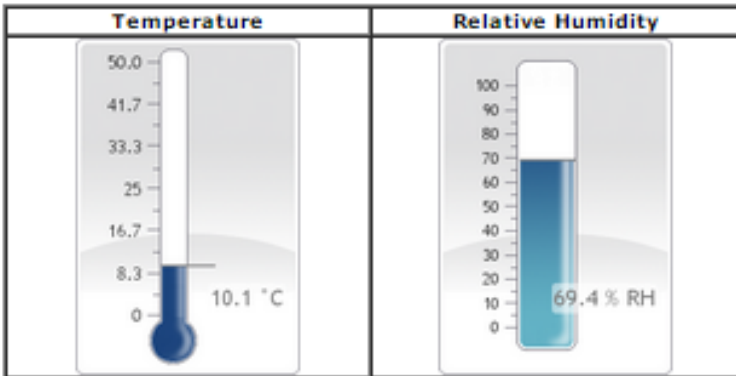

Time stamp of last reading

LivData link to go through to table view and daily statistics summary

Live icons of current readings

Rainfall - Information				
GS - Summer Rain Running Total	Today Since 9:00 am Running Total	Previous Day Sum since 9:00 am	Previous 7 Days Running Total	Current Month Running Total
	Click Here for Spray Conditions Graph		Click Here for Harvest FD Index Graph	
	Click Here for Degree Days - Chill Hours Graph			

Rainfall summaries

Post-processed weather derivatives that show graphed view of relevant information