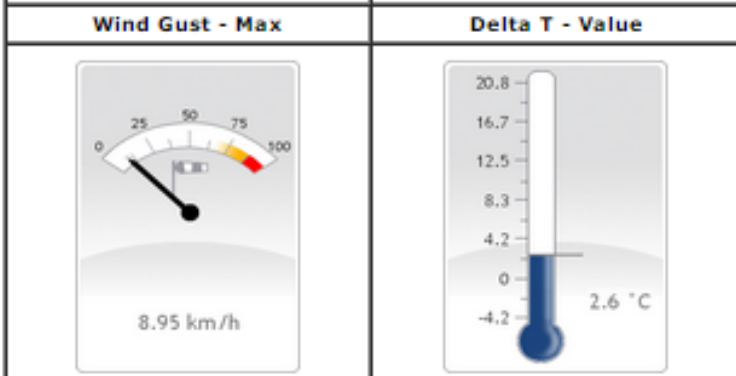

Time stamp of last reading

LivData link to go through to table view and daily statistics summary

Live icons of current readings

Rainfall - Information				
GS - Summer Rain Running Total	Today Since 9:00 am Running Total	Previous Day Sum since 9:00 am	Previous 7 Days Running Total	Current Month Running Total
	Click Here for Spray Conditions Graph		Click Here for Harvest FD Index Graph	
	Click Here for Degree Days - Chill Hours Graph			

Rainfall summaries

Post-processed weather derivatives that show graphed view of relevant information