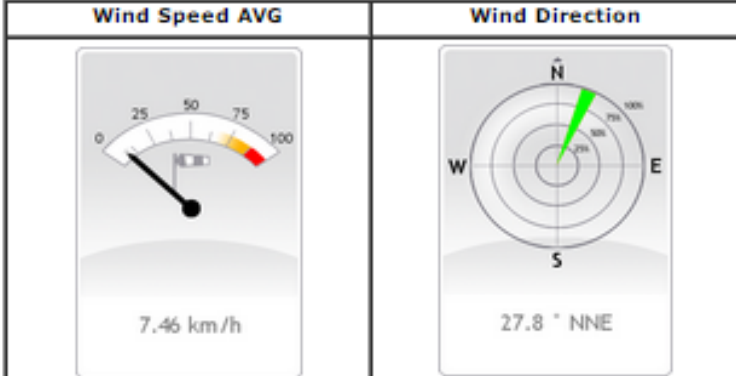

Time stamp of last reading

LivData link to go through to table view and daily statistics summary

Live icons of current readings

Rainfall - Information				
GS - Summer Rain Running Total	Today Since 9:00 am Running Total	Previous Day Sum since 9:00 am	Previous 7 Days Running Total	Current Month Running Total
	Click Here for Spray Conditions Graph		Click Here for Harvest FD Index Graph	
	Click Here for Degree Days - Chill Hours Graph			

Rainfall summaries

Post-processed weather derivatives that show graphed view of relevant information