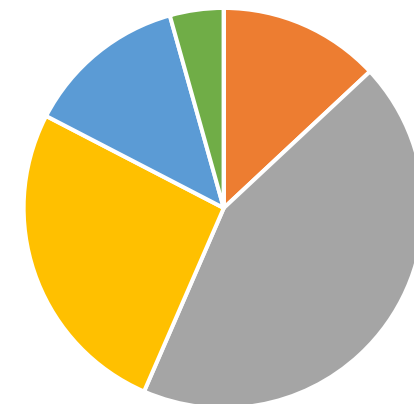

Farm Size

Farm Type

- Mixed livestock-cropping farm
- Specialist cropping farm

Age

- <20
- 20 to 29
- 30 to 39
- 40 to 49
- 50 to 59
- 60 to 69

Comfort with Various Risky Decisions

Revision of Risky Decisions

Risky Decision 'Case Study'

Sources Used in Risk Decision Case Study