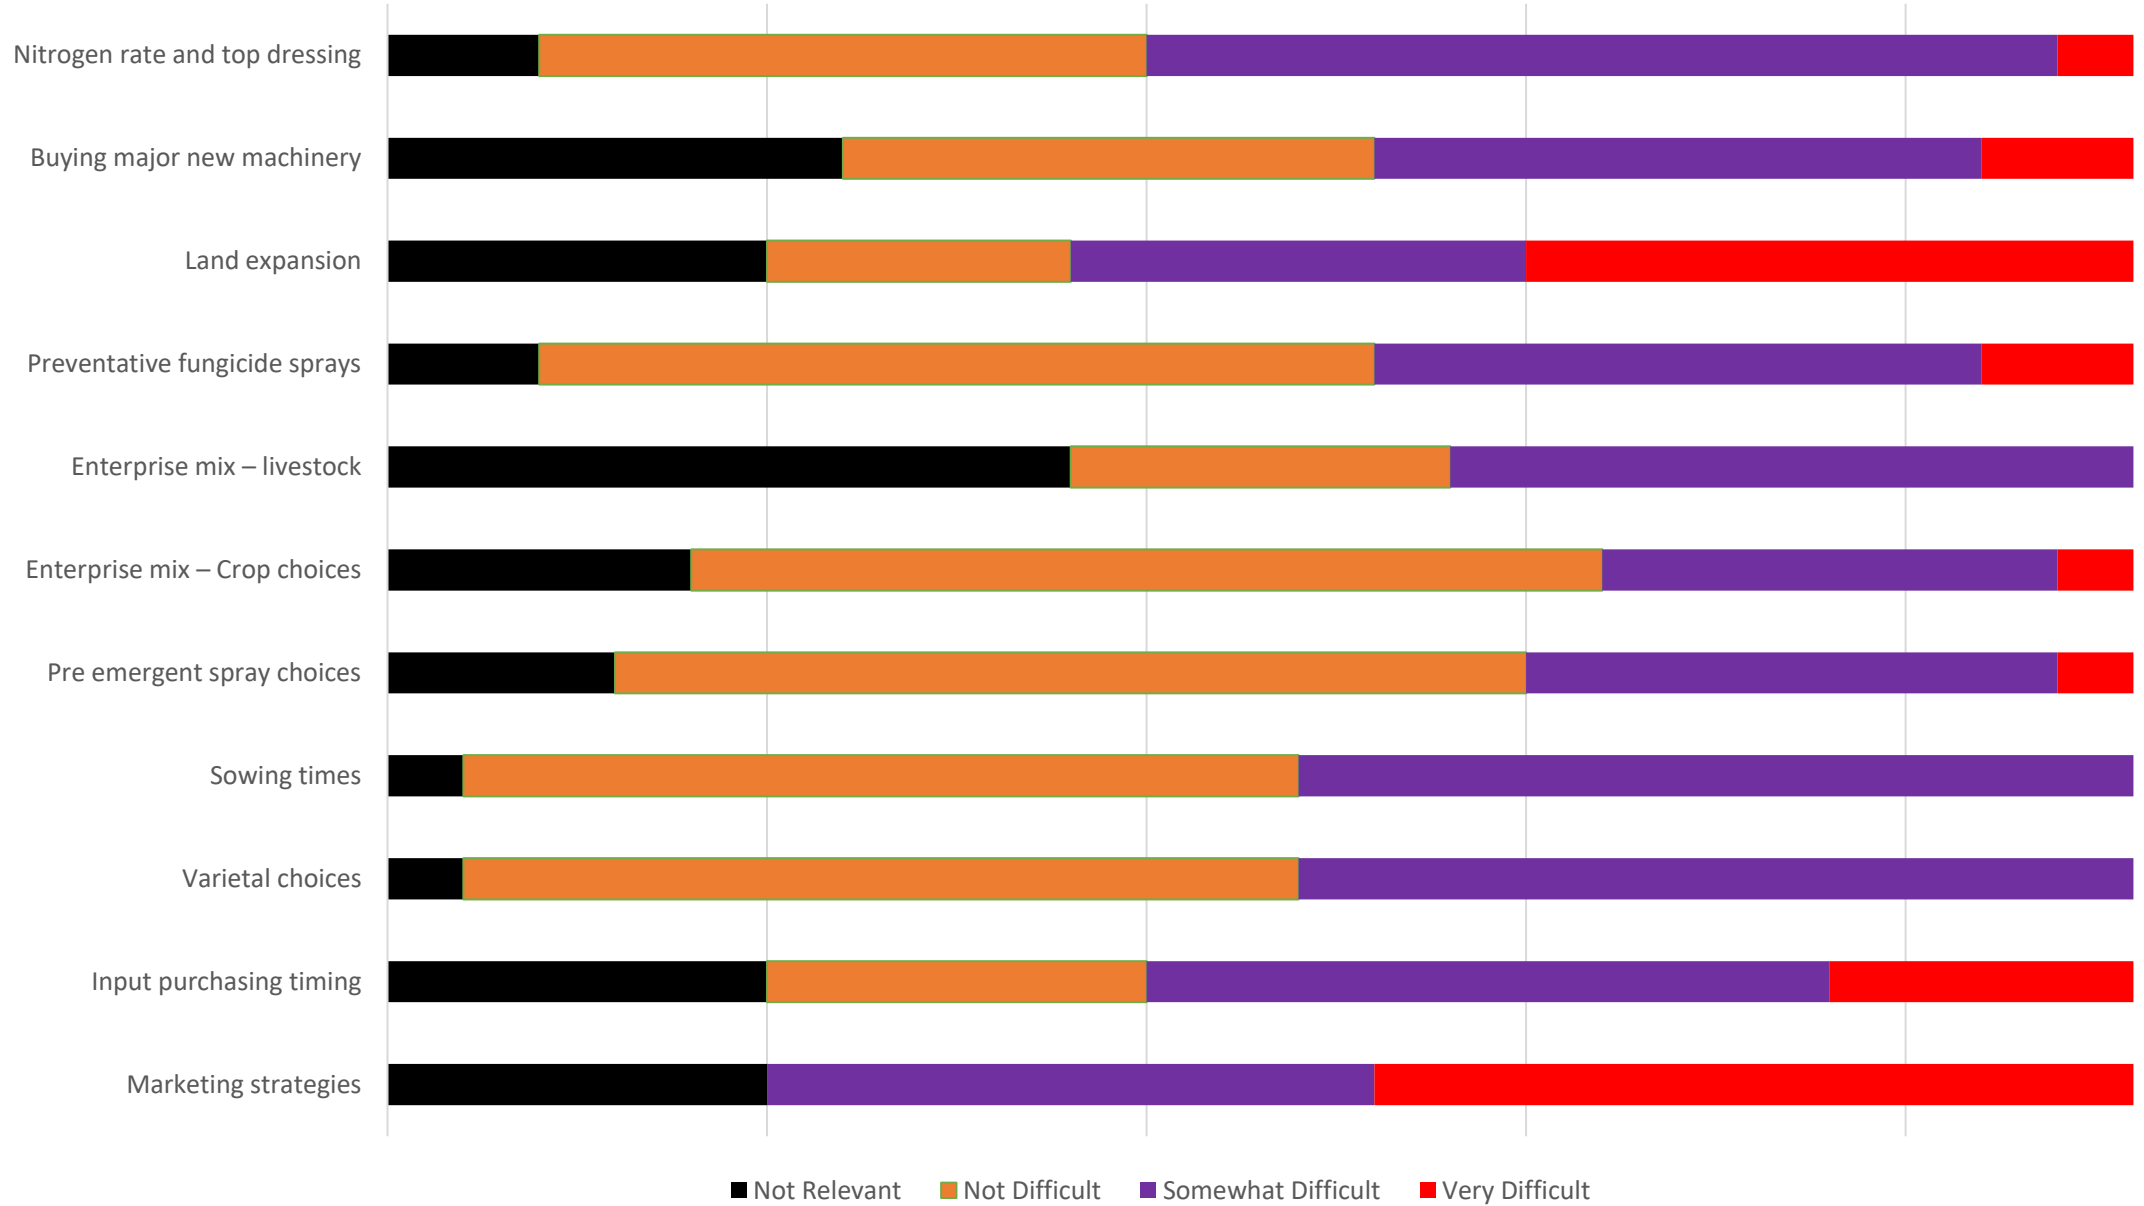

Farm Size

Farm Type

- Mixed livestock-cropping farm
- Specialist cropping farm

Age

- <20
- 20 to 29
- 30 to 39
- 40 to 49
- 50 to 59
- 60 to 69

Comfort with Various Risky Decisions

Revision of Risky Decisions

Risky Decision 'Case Study'

Sources Used in Risk Decision Case Study