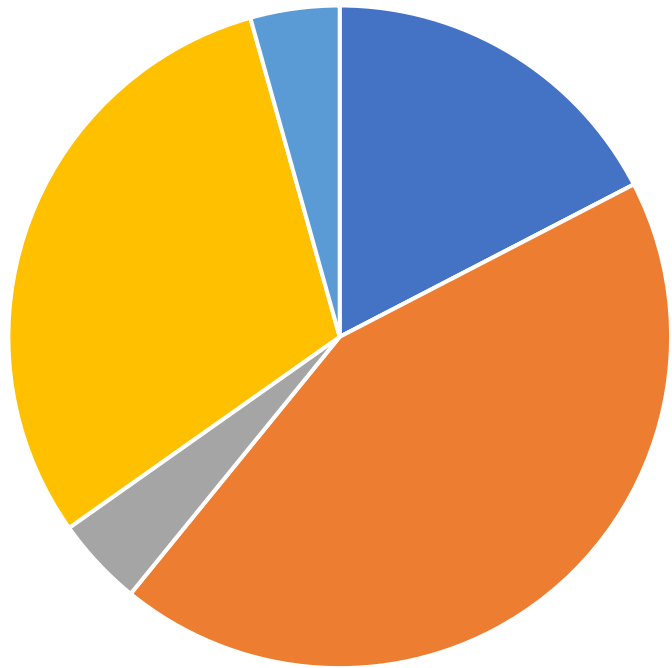

Workshop Results

'1807 HART'

HART Winter Walk with Risk Workshop

18 July 2023

HART

Demographics

Occupation

- Extension & Government
- Advisor / Consultant
- Researcher
- Grower
- Chemical rep

Farm Size

Farm Type

- Mixed livestock-cropping farm
- Specialist cropping farm

Age

- <20
- 20 to 29
- 30 to 39
- 40 to 49
- 50 to 59
- 60 to 69

Comfort with Various Risky Decisions

Revision of Risky Decisions