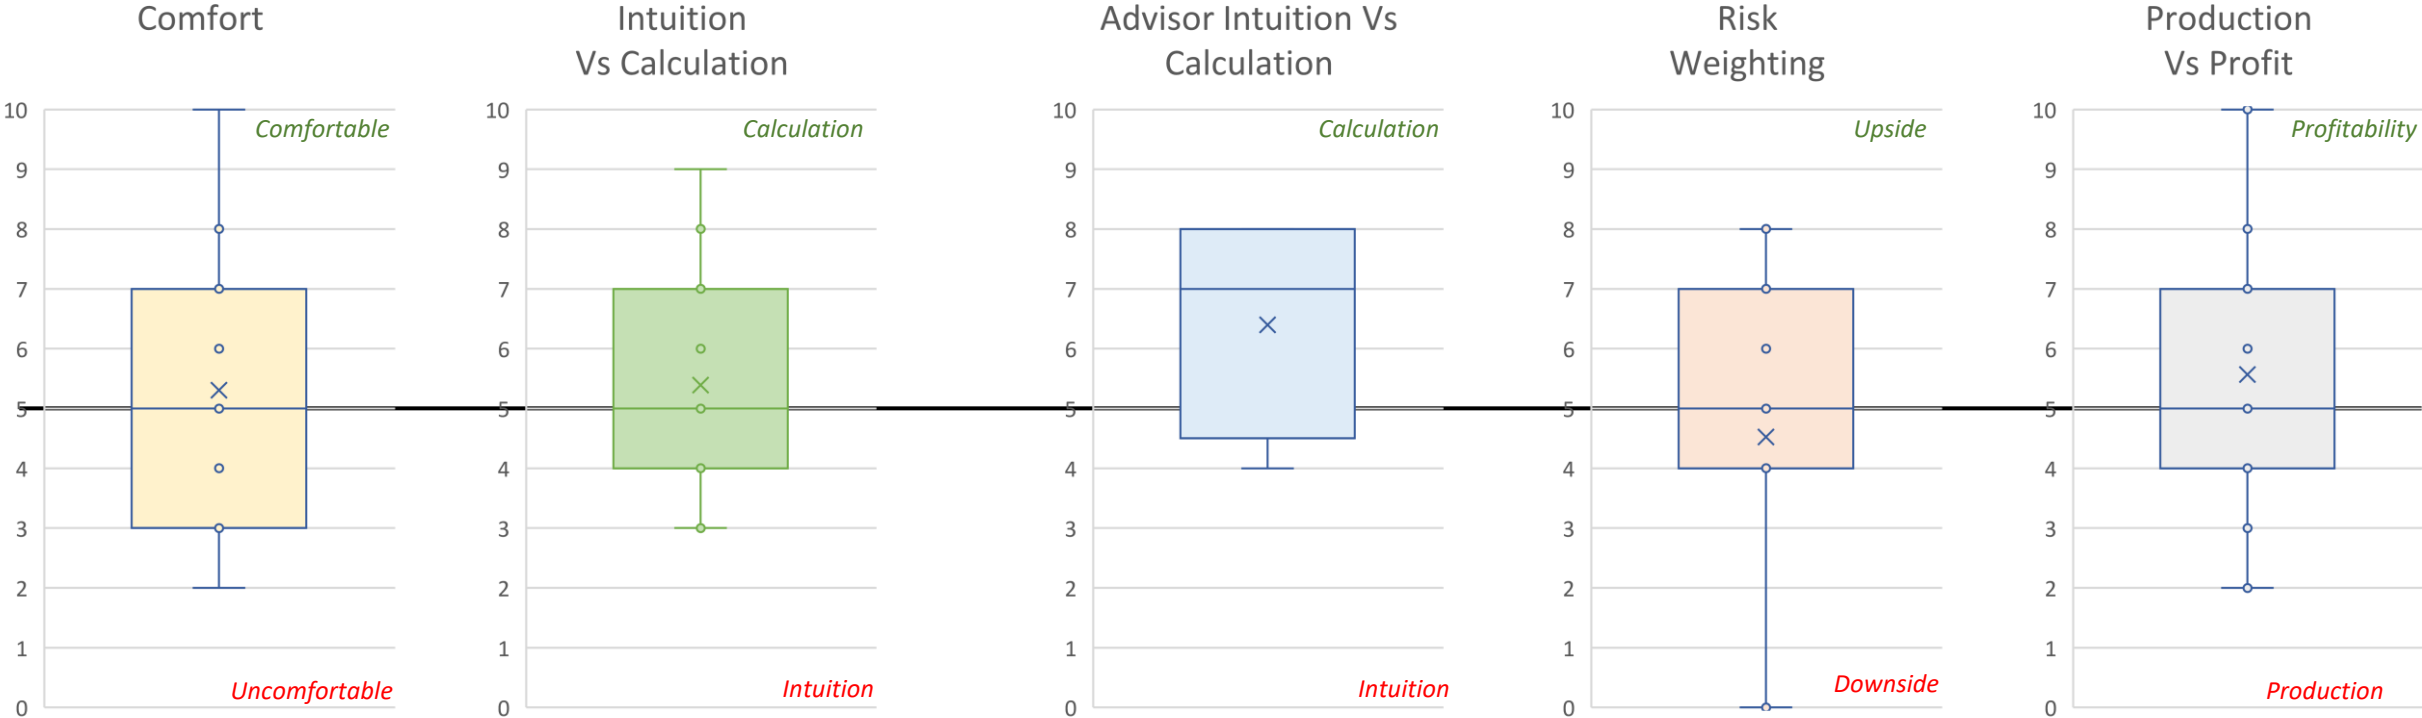

Risky Decision 'Case Study'