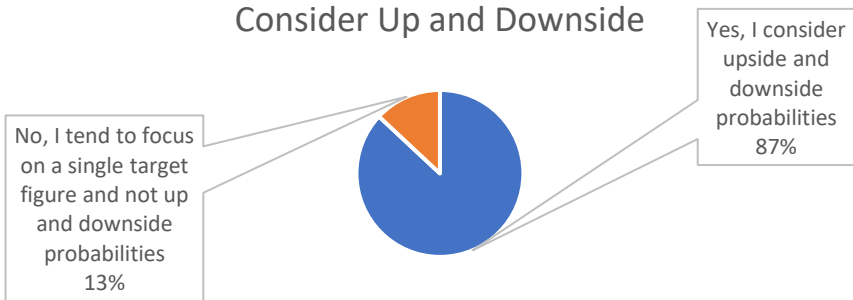

Risky Decision 'Case Study'